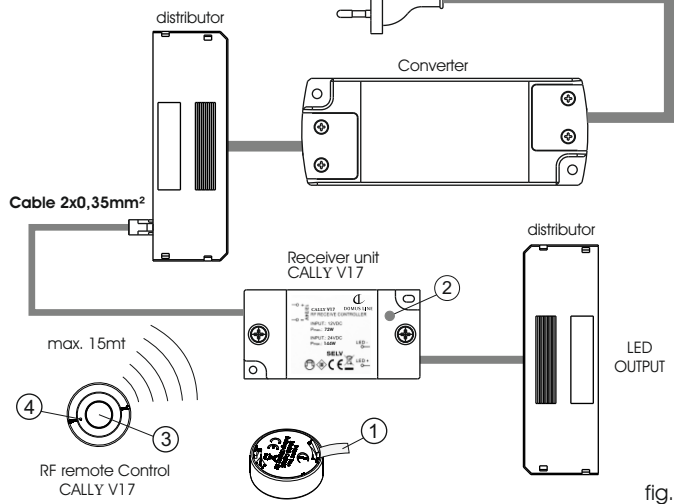

12Vdc max: 36W  
24Vdc max: 72W

fig.1

12Vdc max: 72W  
24Vdc max: 144W

fig.2

fig.3

fig.4

fig.5

fig.6

fig.7

**Reset matched transmitter**

fig.8

**Match quantity**

One remote control infinite receivers within 15 meters

One receiver switch connect with max.7 remote control

fig.9