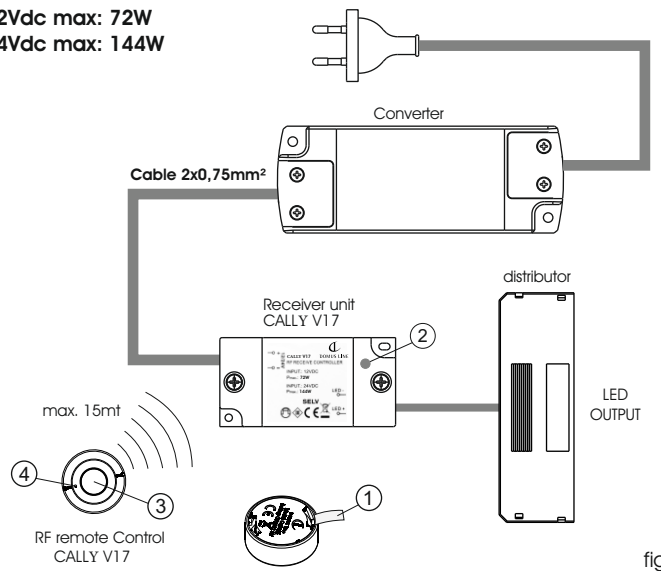

12Vdc max: 36W  
24Vdc max: 72W

fig.1

12Vdc max: 72W  
24Vdc max: 144W

fig.2

fig.3

fig.4

fig.5

fig.6

fig.7

**Reset matched transmitter**

fig.8

**Match quantity**

One remote control infinite receivers within 15 meters

One receiver switch connect with max.7 remote control

fig.9