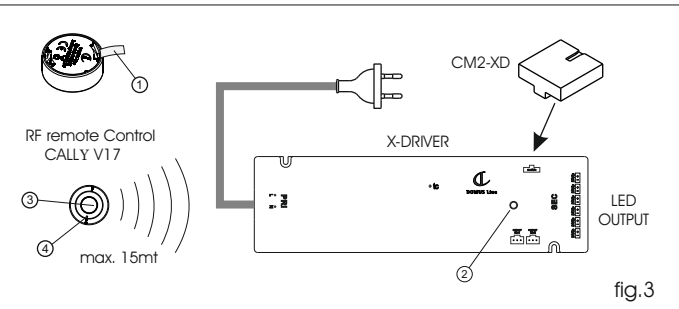

12Vdc max: 36W  
24Vdc max: 72W

fig.1

12Vdc max: 72W  
24Vdc max: 144W

fig.2

fig.3

fig.4

fig.5

fig.6

fig.7

**Reset matched transmitter**

fig.8

**Match quantity**

One remote control infinite receivers within 15 meters

One receiver switch connect with max.7 remote control

fig.9