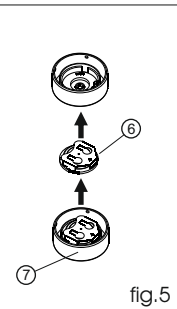

12Vdc max: 36W  
24Vdc max: 72W

fig.1

12Vdc max: 72W  
24Vdc max: 144W

fig.2

fig.3

fig.4

fig.5

fig.6

fig.7

**Reset matched transmitter**

fig.8

**Match quantity**

One remote control infinite receivers within 15 meters

One receiver switch connect with max.7 remote control

fig.9